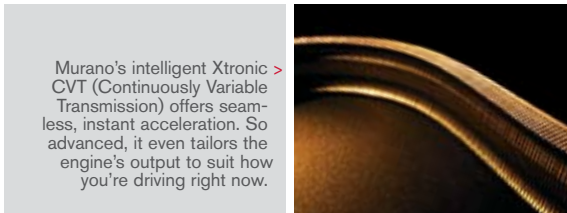

Murano's intelligent Xtronic > CVT (Continuously Variable Transmission) offers seamless, instant acceleration. So advanced, it even tailors the engine's output to suit how you're driving right now.