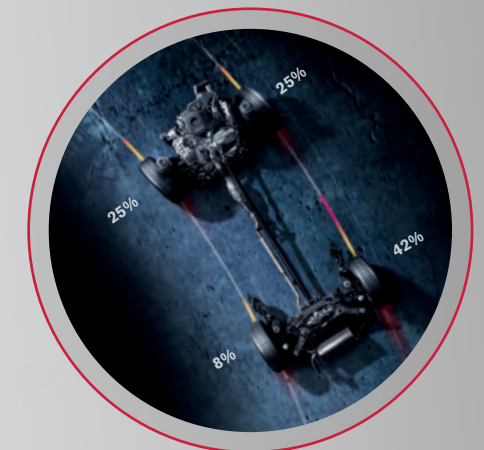

Store your information

Customize your performance

Control interior comfort

SPORT ALL-WHEEL DRIVE

Instead of traditional All-Wheel Drive (AWD) systems that only distribute power from front to back, the torque vectoring AWD that's available on JUKE® adjusts power side-to-side to the rear wheels. When cornering, this means the outside rear wheel gets more power, helping you rotate into the curve and accelerate out.