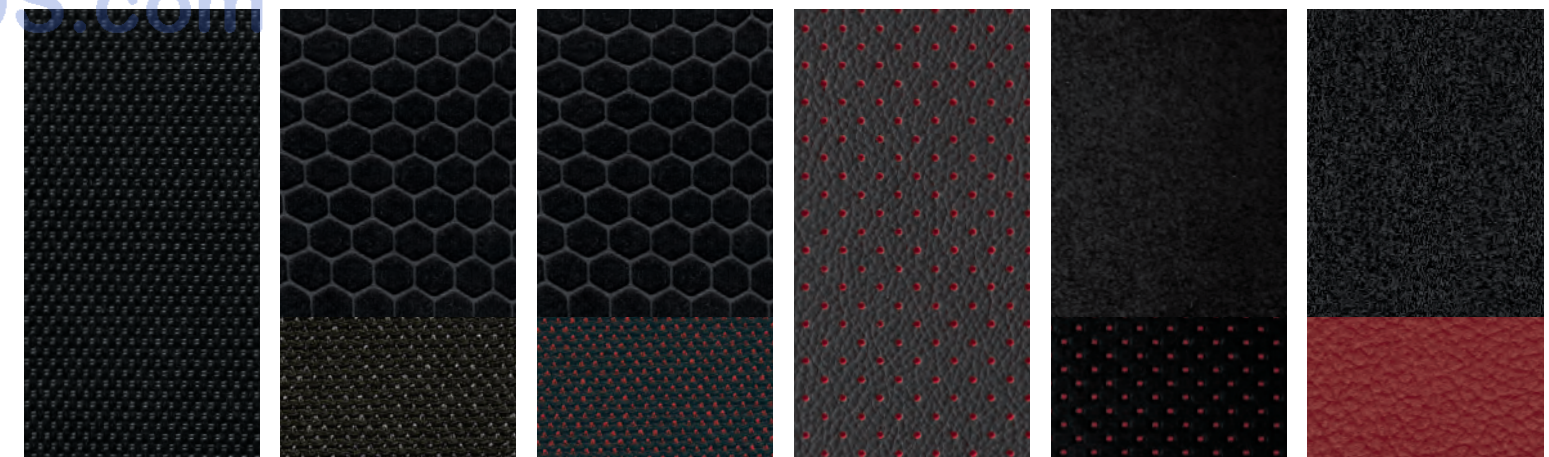

Nissan JUKE® SL shown in Black/Red Leather with Red Trim.

Black Cloth with Silver Trim | Premium Black Cloth with Silver Trim | Premium Black/Red Cloth with Red Trim | Black/Red Leather with Silver or Red Trim | NISMO Black/Red Cloth with Smoked Gray Trim | Recaro® Black/Red Leather/Synthetic Suede with Smoked Gray Trim

Recaro® is a registered trademark of Recaro North America Inc.

امداد خودرو فارما
تلفن شبانه روزی: ۰۲۱-۸۸۸۶۲۰۸۵
FarmaSOS.com